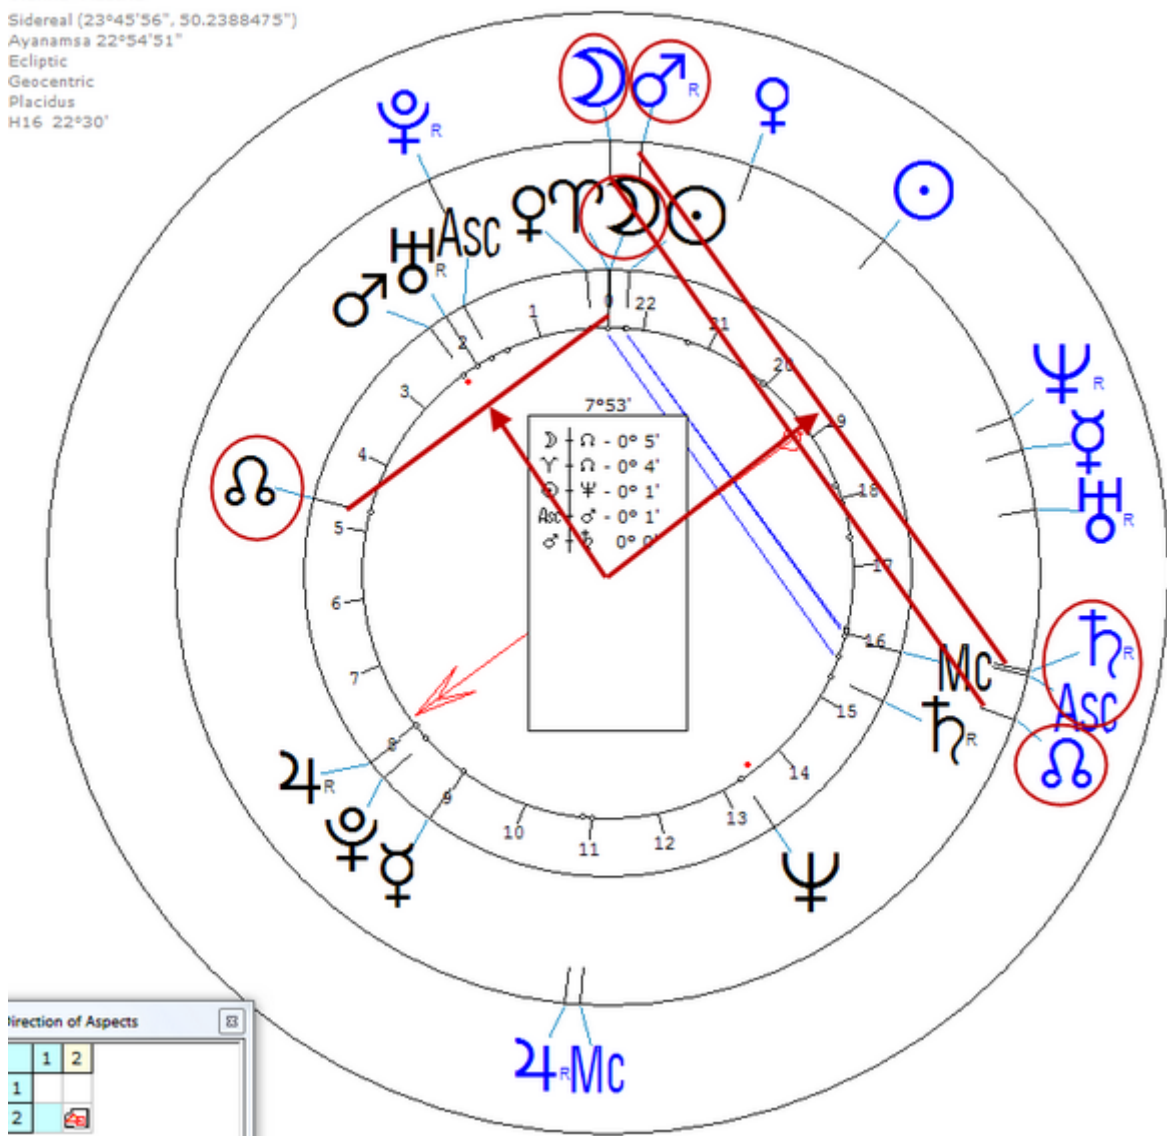

Schneider, Romy

23 September 1938 at 22:00 (= 10:00 PM)Vienna, Austria, 48n13, 16e20
German actress.

<https://www.astro.com/astro-databank/Schneider,_Romy>

Death, Mysterious 29 May 1982 in Paris (Given as heart attack, age 43)

Lunar Return (Harmonic 16)

Lunar $\text{D}/\text{♁} = \text{Lunar } \text{♁}/\text{♃} = \text{Dn}/\text{♁n}$ (Suicide)

Lunar $\text{D}/\text{♀} = \text{♁n}/\text{♃n} = \text{♀n}$ (Suicide)

Schneider, Romy

23 September 1938 Fri 22:00 (GMT+1) 48n13 16e20
Vienna, Austria

Sidereal (23°45'56", 50.2388475")

Ayanamsa 22°54'51"

Ecliptic

Geocentric

Placidus

H16 22°30'